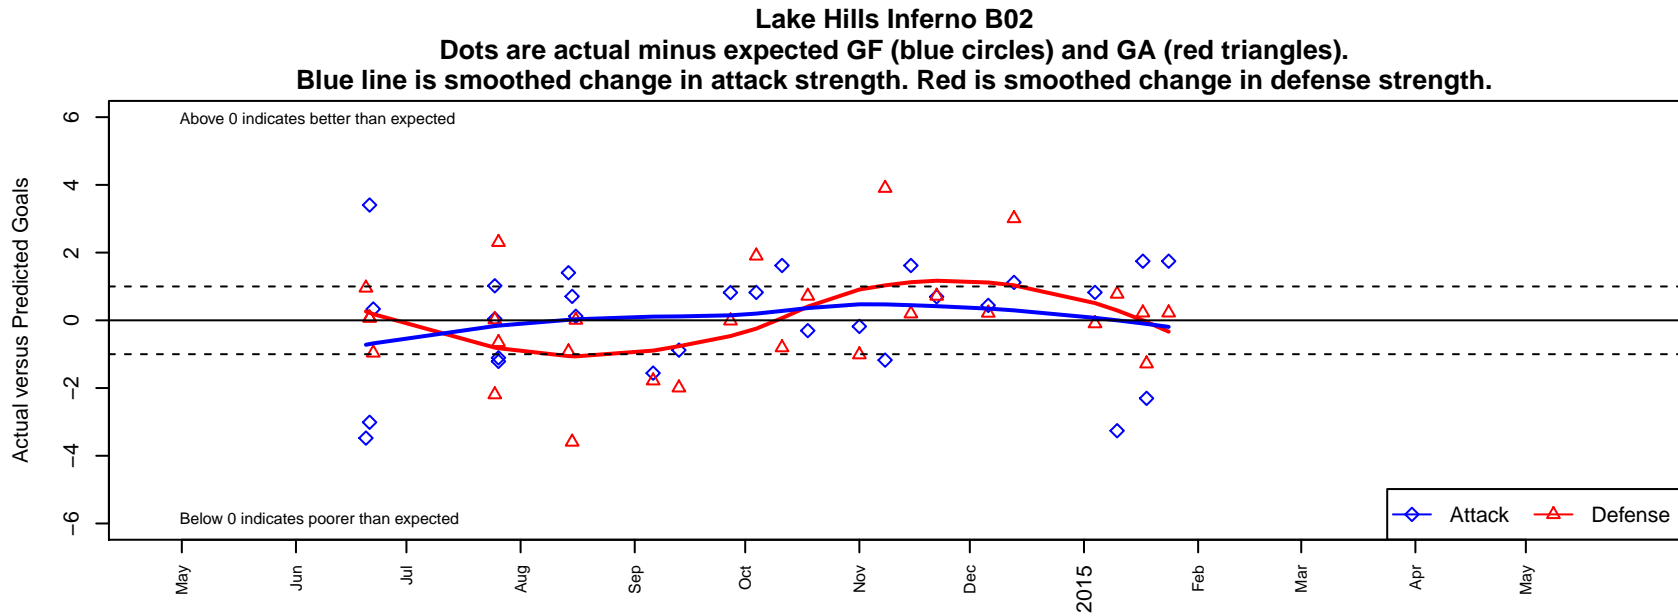

Lake Hills Inferno B02

Lake Hills SC
 Bellevue, WA
 B02 total strength=514
 attack=0.75 defense=0.18
 fall league = NPSL B12D2

alt names used:
 LAKE HILLS INFERNO ()
 LAKE HILLS INFERNO
 Lake Hills Inferno
 2014 Lake Hills Inferno B02

Venues played:
 2014 Snohomish United Invit U12 Silver
 2014 Sounders FC Cup BU12
 2014 Bigfoot Silver U12
 2014 NPSL B12D2
 2014 Founders Cup B02

**attack and defense variance (black dot)
relative to other teams
and top 10 in region**