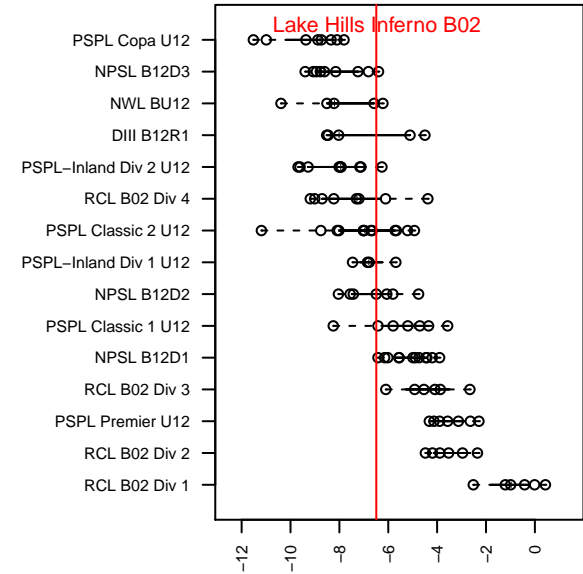

**attack and defense rating
relative to others at age
and all opponents in last 13 months**